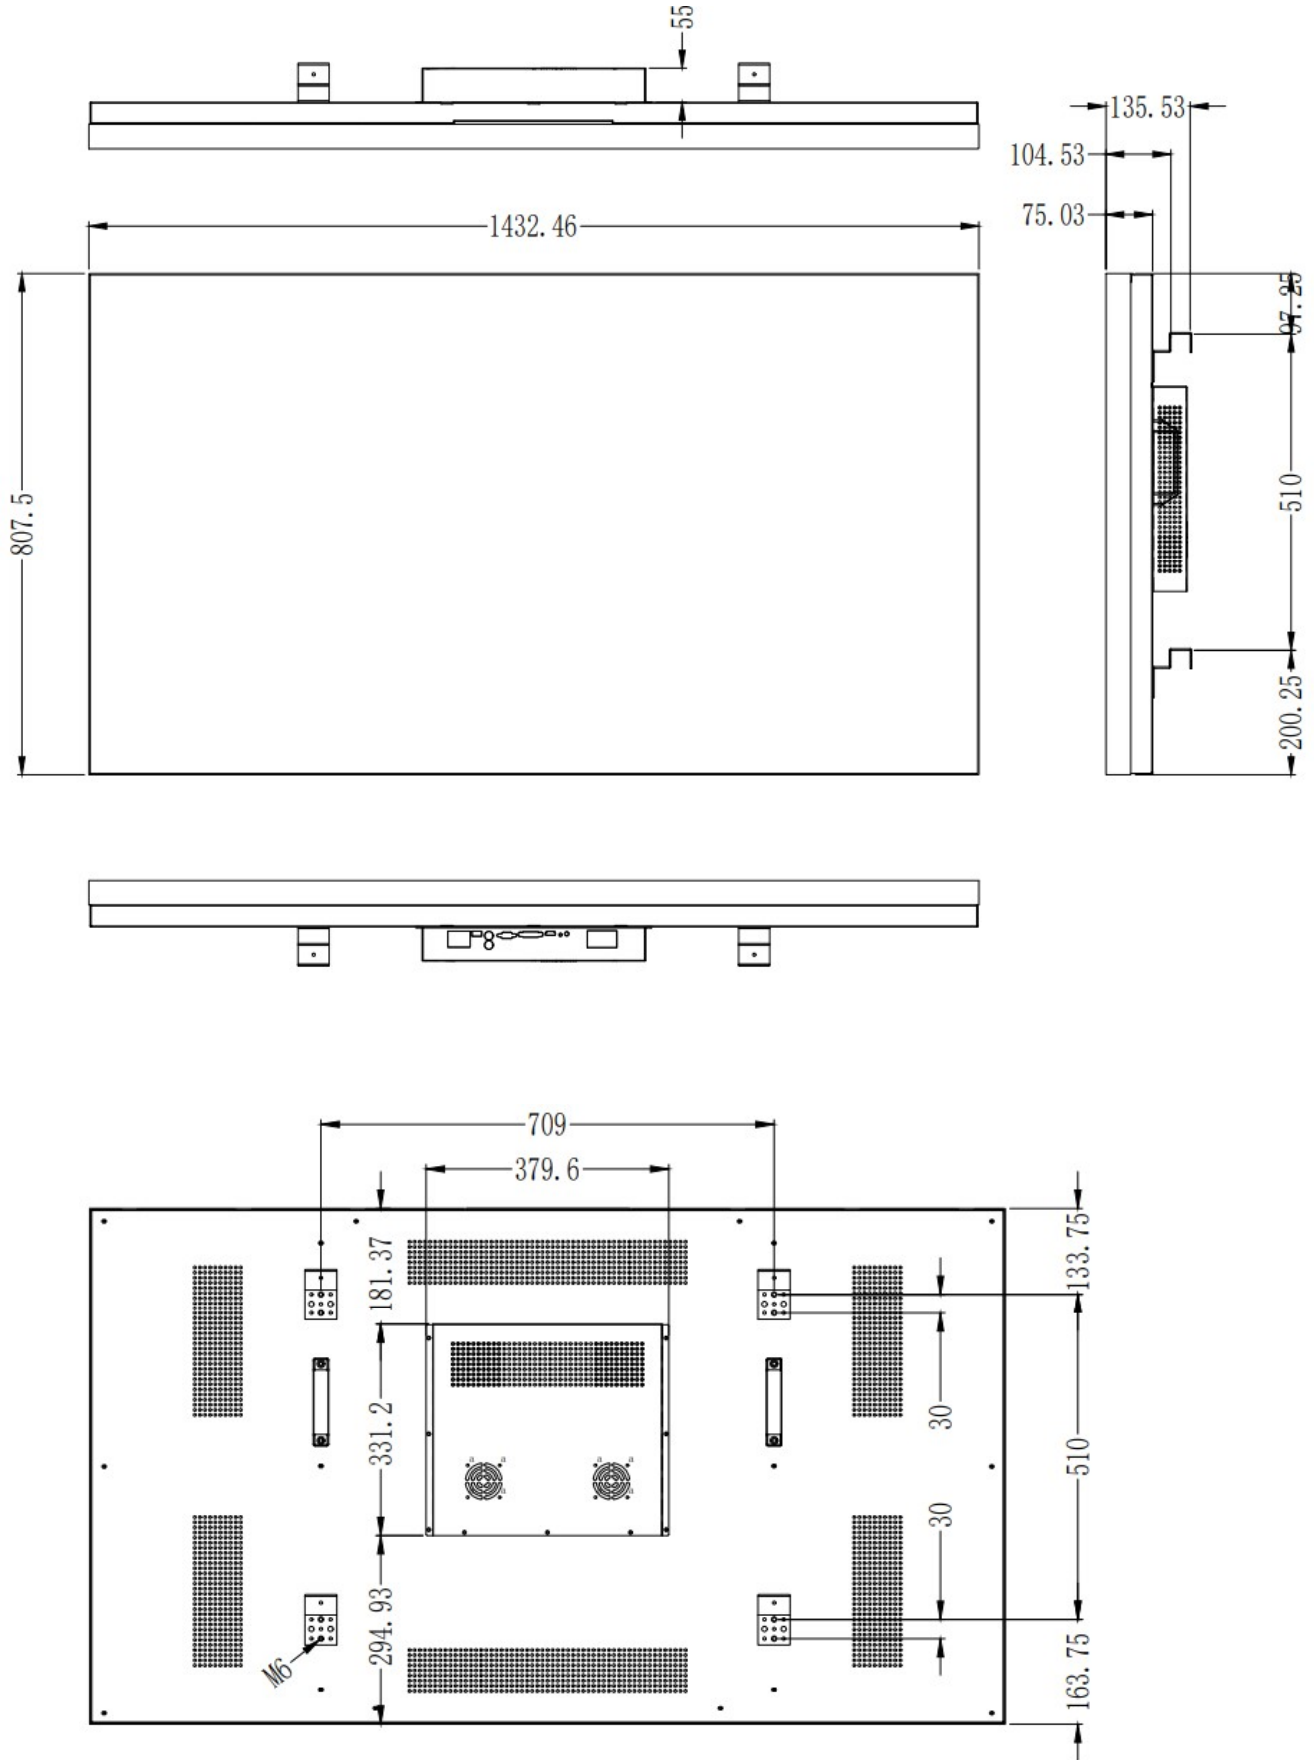

65" LCD Video Wall Monitor

65" LCD Video Wall Monitor

3.5mm Bezel to Bezel

500 - 700 nits

Model: CL-VWM65

Specifications		
Panel	Display Size	65" (3.5mm Bezel to Bezel)
	Resolution	1920 x 1080
	Active Display Area(mm)	1428.48x803.52 mm(HxV)
	Aspect Ratio	16:9
	Contrast	5000:1
	Brightness	700 nits
	Viewing Angle(H/V)	178°/178°
	Color	16.7M
	Response Time(G-to-G)	6ms
	Operation Hour	24 hours/7 days
	MTBF	50,000 hrs
Power	Type	Internal
	Power Supply	AC 100 - 240 V~ (+/-10 %),50/60 Hz
	Max[W/h]	140W
Environmental	Operating Temperature	0°C~50°C
	Storage Temperature	-10°C~60°C
	Operating Humidity	10% ~ 80 %
	Storage Humidity	5% ~ 95%
OS	Processor	M53W (using a highly integrated driver chip, making it smaller PCB size and supporting rich signal source input, and high-quality 4K image output)
	HDMI In	1
	DP out	1
	DP in	-
	DVI in	1
	VGA in	1
	BNC	1
	RJ45	3
	Media Resolution	1920*1080

65" Mechanical Drawing

Mechanical Drawing