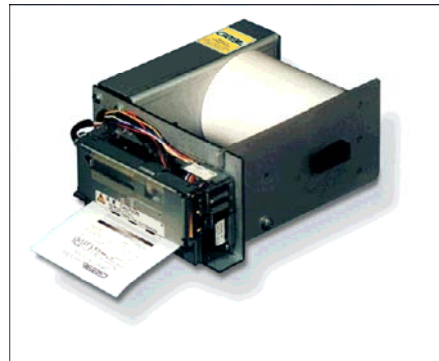

Receipt Printer

- Thermal printer for 60, 85 & 114mm paper width
- High print quality
- Virtually maintenance free thermal printing
- USB Interface
- Easy user interface
- Reliable system control