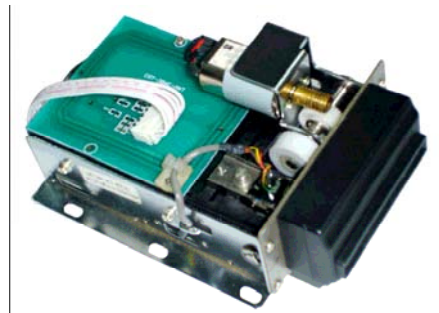

Card Reader

- 3-in-1 card reader => IC, Magnetic & RF card
- Auto card insert and eject
- Compact size
- Durable, 500,000 cycle read/write
- 2 communication protocols, Easy answer or NEURON mode