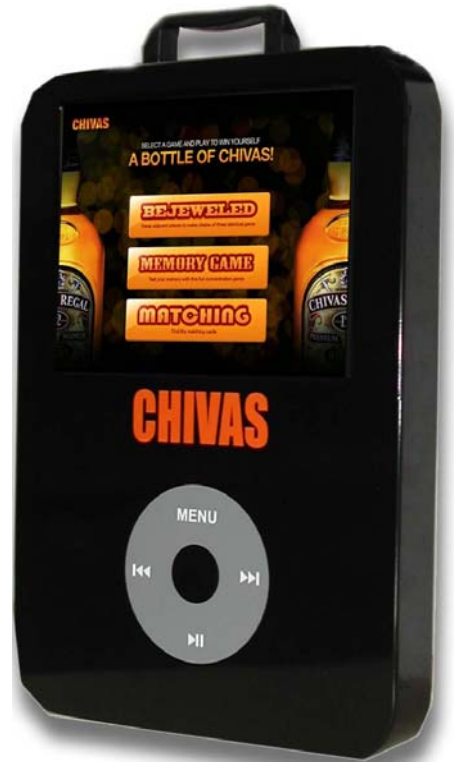

# Portable Kiosk

## Feature

15" or 17" TFT LCD

Resistive Touch screen

LAN connectivity

Light Weight

USB Port

Ultra Slim Chassis

PK1.0

**Portable Kiosk** are designed to carry conveniently, especially for the liqueur promotion girl to carry from pub to market booze.

**Portable Kiosk** are applicable in the entertainment places for drinkers to challenge alertness and to win some prizes at the end of game.

Equipped with a 15" Touch screen LCD and battery life of up to 2 hours, the portable kiosk weigh less than 7.5 kg with an aluminum chassis.

Using micro disk module, the kiosk work well even when bump around making it durable and yet elegant for girls to bring about.