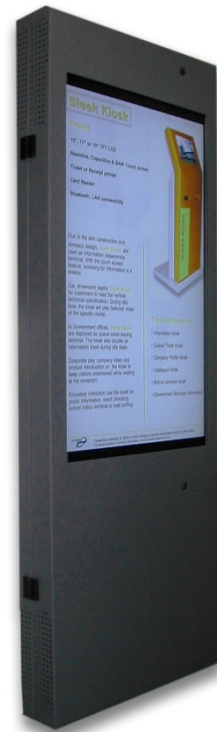

Digital Signage, 46" LCD

Feature

- Large format, life size
- High resolution HD, 1920x1080
- Wide Screen 16:9 format
- Built-in Player
- Portability
- Touch screen
- Modular Design, Easy Maintenance

Application

- Portable
- Advertising Signage
- Reception & Entertainment
- Casino
- Banking & Finance
- Exhibition & Road Show
- Fashion Show

DST-8246-I

Digital Signage Portrait 46"

Graphic Engine Type	Atom	Core2 Duo
Processor	Intel Atom 1.6GHz	Intel Core2 Duo, 1.8GHz
Hard Disk	80G byte 2.5" HDD	
System Memory	1GB	
Video Memory	256M byte	
Ethernet	10/100Mbps	
Wireless LAN	Wifi 54Mbps	
Audio	Speaker, Mic-in, Line-in	
Keyboard & mouse	USB connection	

Graphic Engine Options	
Disk On Module (DOM)	Up to 8GB
Hard Disk	2.5" HDD available
System Memory	up to 2GB max
Ethernet, wireless	Up to 108Mbps
Operating System	Linux, Windows XP,

Closed-loop reserved all rights to make changes to product specifications without further notice. For latest update on product information, please visit www.closed-loop.biz

Digital Signage, Technical Specification, IP20

Mechanical Specification	46" TFT LCD Panel
Display Size (Diagonal)	46 Inch
Active Area	1018.08 (H) x 572.67 (V) mm
Native Resolution	WUXGA, 1920 x 1080 pixels
Pixel Size	0.53025(H) x 0.53025 (V) mm
LCD Panel Overall Size	1083(W) x 627(H) x 20.9(D)mm
Surface Treatment	Anti glare, low reflection coating Hard coating: 3H
Digital Signage Weight	90 kg
Packaging Size	2,000 (L) x 800 (W) x 500 (H) mm
Electrical Specification	
Viewing Angle	178° horizontal 178° vertical
Brightness	500 nits or cd/m ²
Contrast Ratio	3000 : 1 (typical)
Response Time	6ms
Frequency	47 - 85 Hz
Lamp Life Time MTBF	50000 hours
Number of color	16.7 million colors
Operating Temperature	0° to +50 °C
Storage Temperature	-25° to +60 °C
LVDS	24 bit Single channel
VGA Signal Output	Analog RGB, DB15 (female) & DVI (female)
Power Requirement	230 VAC, 85W, IEC320 type