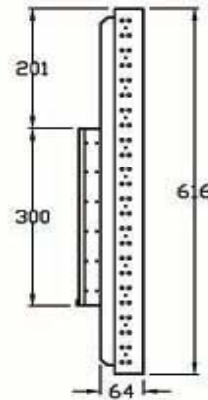

Mechanical Specification	
Color	Black & Silver (Customized color welcome)
Chassis Material	ALU 5052-H36
Thermal Management	3" x 3" DC cooling fan, 2 nos
Dimension	616H x 1017W x 96D mm
Weight	28 kg
Packaging Size	1220L x 250B x 820H mm

Front View

SIDE VIEW

BOTTOM VIEW

Mechanical Dimension

REAR VIEW

E0802041S