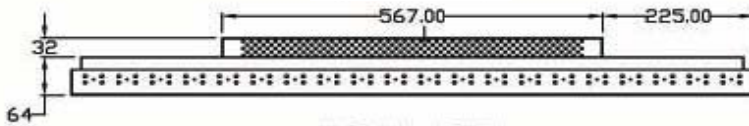

Mechanical Specification	
Color	Black & Silver (Customized color welcome)
Chassis Material	ALU 5052-H36
Thermal Management	3" x 3" DC cooling fan, 2 nos
Dimension	616H x 1017W x 96D mm
Weight	28 kg
Packaging Size	1220L x 250B x 820H mm

Closed-loop reserved all rights to make changes to product specifications without further notice. For latest update on product information, please visit www.closed-loop.biz

DS-8042A, Technical Specification, IP20

Display Type	42" TFT LCD DS-8042A
Native Resolution	WXGA, 1366 x768(Landscape) or 768x1366 (Portrait) pixels
Viewing Angle	178° horizontal 178° vertical
Brightness	550 nits or cd/m ²
Contrast Ratio	1100 : 1 (typical)
Response Time	8ms
MTBF	50000 hours
Number of color	16.7 million colors
Pixel Pitch	0.227 x 0.681 mm
Operating / Storage Temperature / Humidity	0° to 50° / -20° to 60° / 10 – 95 %
Power Requirement	230 VAC ±10% , 230W, IEC320 type
Display Window	Antiglare, protective glass
EMC Certification	EN55011:2007, EN55022 Class A EN61000, EN55024
CE Certification	EN60950-1:2006

Front View

SIDE VIEW

BOTTOM VIEW

Mechanical Dimension

REAR VIEW

E0802041S