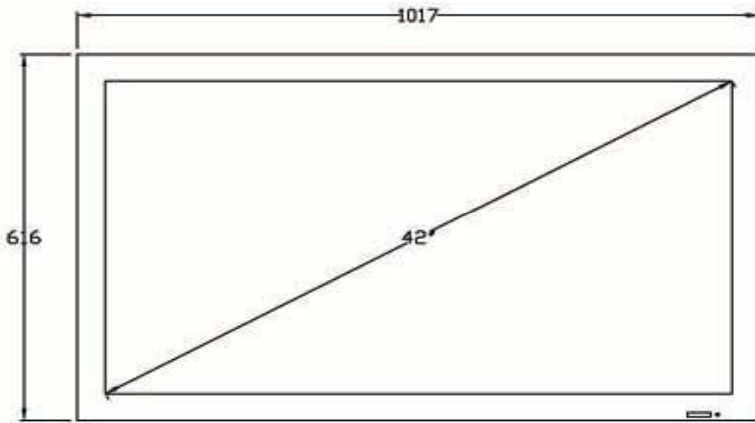

Mechanical Specification	
Color	Black & Silver (Customized color welcome)
Chassis Material	ALU 5052-H36
Thermal Management	3" x 3" DC cooling fan, 2 nos
Dimension	616H x 1017W x 96D mm
Weight	28 kg
Packaging Size	1220L x 250B x 820H mm

Display Type	42" TFT LCD DS-8042A
Native Resolution	WXGA, 1366 x768(Landscape) or 768x1366 (Portrait) pixels
Viewing Angle	178° horizontal 178° vertical
Brightness	550 nits or cd/m ²
Contrast Ratio	1100 : 1 (typical)
Response Time	8ms
MTBF	50000 hours
Number of color	16.7 million colors
Pixel Pitch	0.227 x 0.681 mm
Operating / Storage Temperature / Humidity	0° to 50° / -20° to 60° / 10 – 95 %
Power Requirement	230 VAC ±10% , 230W, IEC320 type
Display Window	Antiglare, protective glass
EMC Certification	EN55011:2007, EN55022 Class A EN61000, EN55024
CE Certification	EN60950-1:2006

Front View

SIDE VIEW

BOTTOM VIEW

Mechanical Dimension

REAR VIEW

E0802041S