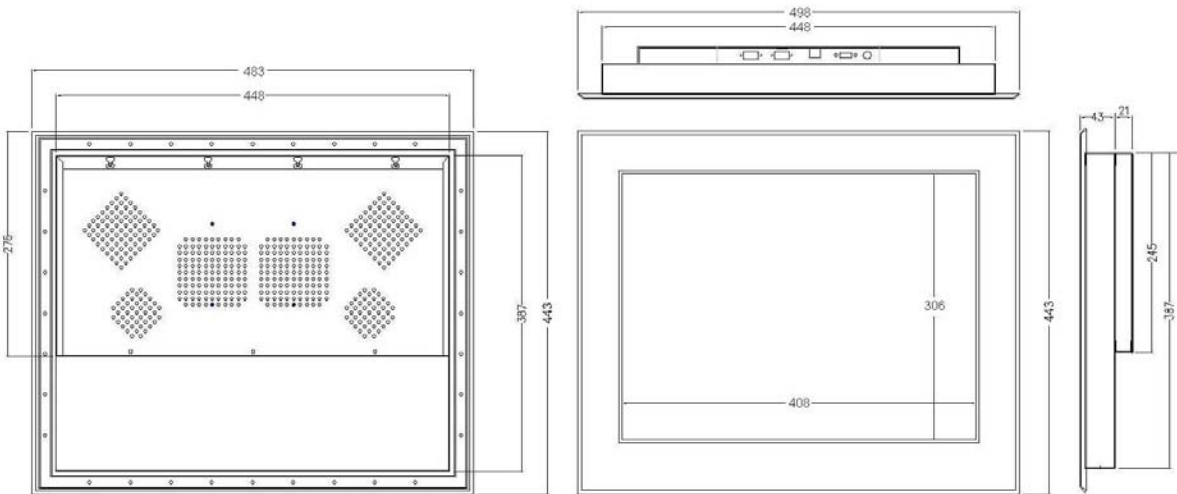

Fast response time

VGA, AV & S-video input

OSD for screen adjustment

PCL-20

| Specification | |
|------------------------------|---|
| Display Type | 20.1" TFT LCD active color |
| Native Resolution | UXGA, 1600 x 1200 pixels |
| Viewing Angle | 85° horizontal 85° vertical |
| Brightness | 500 nits or cd/m ² |
| Contrast Ratio | 700 : 1 typical |
| Response Time | 4ms |
| Frequency | 50 - 75 Hz |
| Lamp Life Time MTBF | 50000 hours |
| Number of color | 16.7 million colors |
| Pixel Pitch | 0.255 x 0.255 mm |
| Video Scan Frequency | 30 to 80KHz (Horizontal), 55-75KHz (Vertical) |
| Video standard | NTSC / PAL (Auto sensing) |
| Composite Video Signal Input | 0.5 to 2 Vp-p, 75Ω, RCA or BNC |
| S-video Signal Input | Y : 1Vp-p, C : 0.3Vp-p, 4pin mini DIN |
| VGA Signal Input | Analog RGB, DB15 (male) |
| Power Requirement | 230 VAC or 12VDC, 23W |

Closed-loop reserved all rights to make changes to product specifications without further notice.
For latest update on product information, pls visit www.closed-loop.biz

CCTV LCD monitor, 20"

CCTV LCD monitor, 20"

Environment Specification

| | |
|-----------------------|----------------|
| Operating Temperature | 0° to +50° C |
| Storage temperature | -20° to +60° C |

Mechanical Dimension

| | |
|----------------|--|
| Color | Black & White (Customized color welcome) |
| Dimension | 443H x 483W x 64D mm IEC297 (Rack mount) 443H x 483W x 64D mm (Panel mount) |
| Weight | 10 kg |
| Packaging Size | 620L x 520B x 120H mm |

Panel Mount Version PCL-20

Ordering Information

Part No : P CL-20

| 1 - Mounting Type | 2 - Monitor Type | 3 - LCD Size |
|----------------------|--------------------------|--------------|
| P – Panel Mount | CL – Composite input LCD | 15 – 15.1" |
| R – Rack Mount | | 17 – 17.1" |
| D – Desktop Mount | | 19 – 19.1" |
| O – Open frame mount | | 20 – 20.1" |